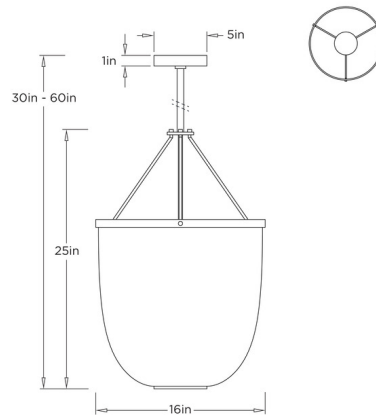

By Arteriors Home

Description

The Lysandra Pendant brings a unique look to your interior space. The smooth frame holds a long bowl shaped shade that casts warm shadows of light both up and down across your room.

Shown in antique brass / faux eggshell

Specifications

COLOR	Faux Eggshell
BODY FINISH	Antique Brass
WATTAGE	9W
DIMMER	Standard 120V
DIMENSIONS	16"W x 30"H
BULB NOT INCLUDED	1 x A19/Medium (E26)/9W/120V LED
COUNTRY OF ORIGIN	China

Technical Information

PRODUCT DIMENSIONS Downrods: One 3", One 6", and Two 12" Included

CLICK TO VIEW PRODUCT

Notes: