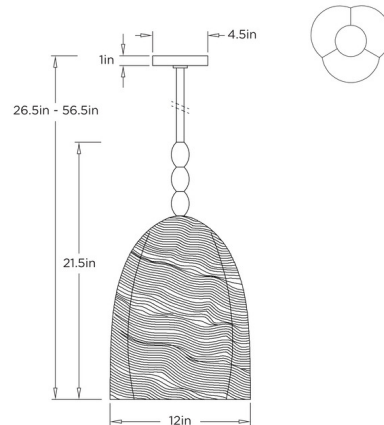

### Specifications

COLOR . . . . . White Wash  
BODY FINISH . . . . . Antique Brass  
WATTAGE . . . . . 17W  
DIMMER . . . . . Standard 120V  
DIMENSIONS . . . . . 12"W x 26.5"H  
BULB NOT INCLUDED . . . . . 1 x A19/Medium (E26)/17W/120V LED  
COUNTRY OF ORIGIN . . . . . China

### Technical Information

PRODUCT DIMENSIONS . . . . . Downrods: One 4", One 6", and Two 12" Included

Shown in antique brass / white wash

CLICK TO VIEW PRODUCT

Notes: