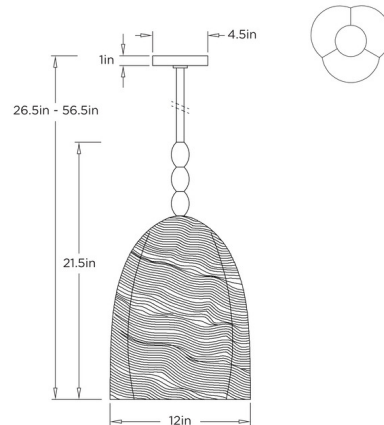

CLICK TO VIEW PRODUCT

Notes: