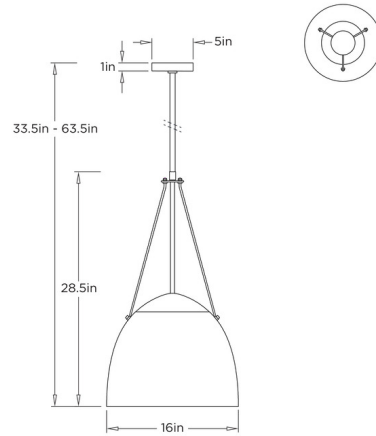

Description

The Leda Pendant brings a bold, industrial look to your interior space. The steel dome has an Alabaster top creating a striking balance of materials, and casting warm shadows of light in your room.

Shown in english bronze / alabaster

Specifications

COLOR Alabaster
BODY FINISH English Bronze
WATTAGE 9W
DIMMER Standard 120V
DIMENSIONS 16"W x 33.5"H
BULB NOT INCLUDED 1 x A19/Medium (E26)/9W/120V LED
COUNTRY OF ORIGIN China

Technical Information

PRODUCT DIMENSIONS Downrods: One 4", One 6", and Two 12" Included

CLICK TO VIEW PRODUCT

Notes: