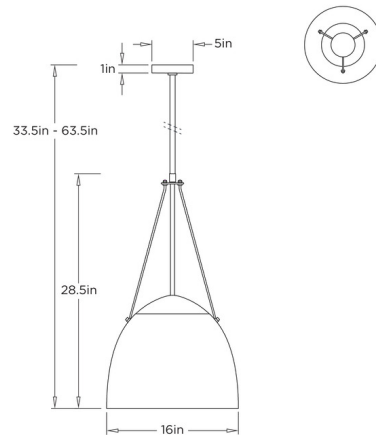

Description

The Leda Pendant brings a bold, industrial look to your interior space. The steel dome has an Alabaster top creating a striking balance of materials, and casting warm shadows of light in your room.

Shown in english bronze / alabaster

Specifications

COLOR	Alabaster
BODY FINISH	English Bronze
WATTAGE	9W
DIMMER	Standard 120V
DIMENSIONS	16"W x 33.5"H
BULB NOT INCLUDED	1 x A19/Medium (E26)/9W/120V LED
COUNTRY OF ORIGIN	China

Technical Information

PRODUCT DIMENSIONS Downrods: One 4", One 6", and Two 12" Included

CLICK TO VIEW PRODUCT

Notes: