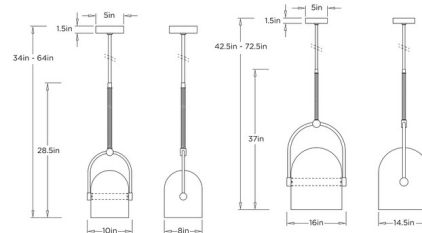

CLICK TO VIEW PRODUCT

Notes: