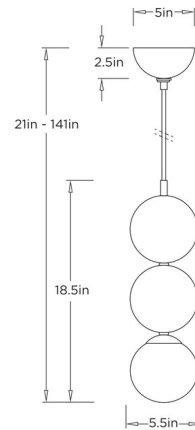

Description

The Melody Pendant brings a graceful beauty to your interior space. Features a trio of stacked globes in iron, alabaster, and glass that cast warm shadows across your room. Perfect alone or group together for a more dramatic look.

Shown in matte swirl / white

Specifications

COLOR	White
BODY FINISH	Matte Swirl
WATTAGE	7W
DIMMER	Standard 120V
DIMENSIONS	5.5"W x 21"H
BULB NOT INCLUDED	1 x B10/Candelabra (E12)/7W/120V LED
COUNTRY OF ORIGIN	China

Technical Information

PRODUCT DIMENSIONS Min/Max Adjustable Overall Height: 21" - 134"

CLICK TO VIEW PRODUCT

Notes: