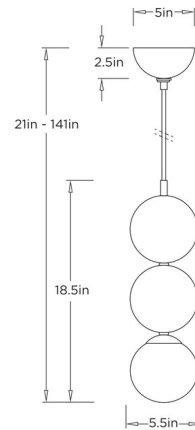

### Specifications

COLOR	White
BODY FINISH	Matte Swirl
WATTAGE	7W
DIMMER	Standard 120V
DIMENSIONS	5.5"W x 21"H
BULB NOT INCLUDED	1 x B10/Candelabra (E12)/7W/120V LED
COUNTRY OF ORIGIN	China

### Technical Information

PRODUCT DIMENSIONS . . . . . Min/Max Adjustable Overall Height: 21" - 134"

CLICK TO VIEW PRODUCT

Notes: