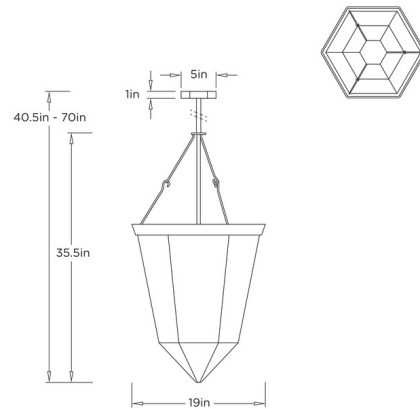

Specifications

COLOR Ivory
BODY FINISH English Bronze
WATTAGE 17W
DIMMER Standard 120V
DIMENSIONS 19"W x 40.5"H
BULB NOT INCLUDED 1 x A19/Medium (E26)/17W/120V LED
COUNTRY OF ORIGIN China

Technical Information

PRODUCT DIMENSIONS Downrods: One 3", One 6", and Two 12" Included

Shown in english bronze / ivory

CLICK TO VIEW PRODUCT

Notes: