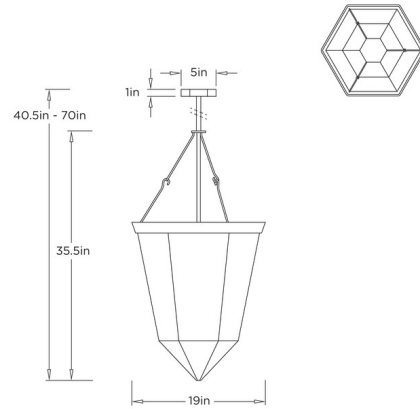

### Specifications

COLOR	Ivory
BODY FINISH	English Bronze
WATTAGE	17W
DIMMER	Standard 120V
DIMENSIONS	19"W x 40.5"H
BULB NOT INCLUDED	1 x A19/Medium (E26)/17W/120V LED
COUNTRY OF ORIGIN	China

### Technical Information

PRODUCT DIMENSIONS . . . . . Downrods: One 3", One 6", and Two 12" Included

Shown in english bronze / ivory

CLICK TO VIEW PRODUCT

Notes: