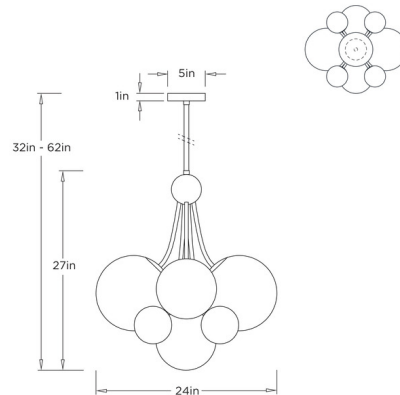

### Description

The Montrose Chandelier brings a dramatic beauty to your interior space. The central orb holds slightly curved arms with varying sizes of blown glass orbs, in varying sizes, that cast warm shadows of light across your room.

### Specifications

COLOR	Chrome Luster
BODY FINISH	English Bronze
WATTAGE	81W
DIMMER	Standard 120V
DIMENSIONS	24"W x 27"H
BULB NOT INCLUDED	9 x B10/Candelabra (E12)/9W/120V LED
COUNTRY OF ORIGIN	China

### Technical Information

PRODUCT DIMENSIONS . . . . . Downrods: One 4", One 6", and Two 12" Included

CLICK TO VIEW PRODUCT

Notes: