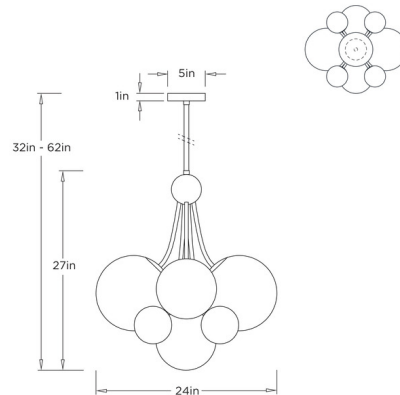

By Arteriors Home

Description

The Montrose Chandelier brings a dramatic beauty to your interior space. The central orb holds slightly curved arms with varying sizes of blown glass orbs, in varying sizes, that cast warm shadows of light across your room.

Shown in english bronze / chrome luster

Specifications

COLOR	Chrome Luster
BODY FINISH	English Bronze
WATTAGE	81W
DIMMER	Standard 120V
DIMENSIONS	24"W x 27"H
BULB NOT INCLUDED	9 x B10/Candelabra (E12)/9W/120V LED
COUNTRY OF ORIGIN	China

Technical Information

PRODUCT DIMENSIONS Downrods: One 4", One 6", and Two 12" Included

CLICK TO VIEW PRODUCT

Notes: