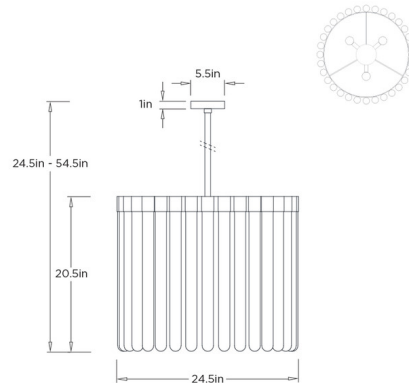

Description

The Maxton Chandelier brings a dazzling presence to your interior space. The ring frame holds cylindrical pipes of mold blown seeded glass that goes from opacity and translucence to a smoke ombre, and cast sparkling shadows of light across your room. Acrylic discs at the top of they cylinders are provided to help prevent dust from accumulating.

Shown in bronze / smoke ombre

Specifications

COLOR	Smoke Ombre
BODY FINISH	Bronze
WATTAGE	21W
DIMMER	Standard 120V
DIMENSIONS	24.5"W x 20.5"H
BULB NOT INCLUDED	3 x A19/Medium (E26)/7W/120V LED
COUNTRY OF ORIGIN	India

Technical Information

PRODUCT DIMENSIONS Downrods: One 3", One 6", and Two 12" Included

CLICK TO VIEW PRODUCT

Notes: