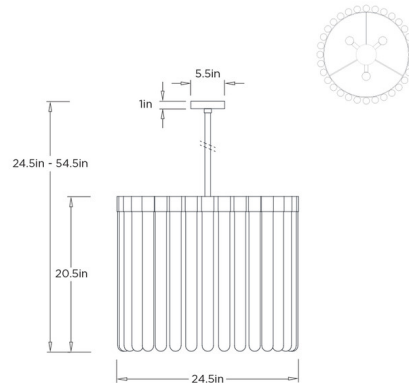

### Specifications

|                   |                                  |
|-------------------|----------------------------------|
| COLOR             | Smoke Ombre                      |
| BODY FINISH       | Bronze                           |
| WATTAGE           | 21W                              |
| DIMMER            | Standard 120V                    |
| DIMENSIONS        | 24.5"W x 20.5"H                  |
| BULB NOT INCLUDED | 3 x A19/Medium (E26)/7W/120V LED |
| COUNTRY OF ORIGIN | India                            |

### Technical Information

PRODUCT DIMENSIONS . . . . . Downrods: One 3", One 6", and Two 12" Included

CLICK TO VIEW PRODUCT

Notes: