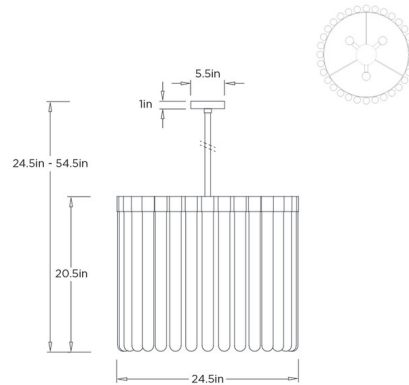

### Specifications

COLOR	Smoke Ombre
BODY FINISH	Bronze
WATTAGE	21W
DIMMER	Standard 120V
DIMENSIONS	24.5"W x 20.5"H
BULB NOT INCLUDED	3 x A19/Medium (E26)/7W/120V LED
COUNTRY OF ORIGIN	India

### Technical Information

PRODUCT DIMENSIONS . . . . . Downrods: One 3", One 6", and Two 12" Included

CLICK TO VIEW PRODUCT

Notes: