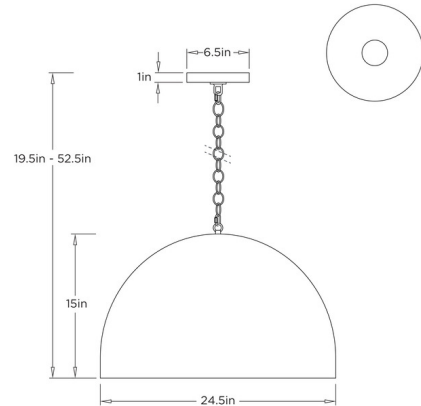

Shown in antique bronze

CLICK TO VIEW PRODUCT

Notes: