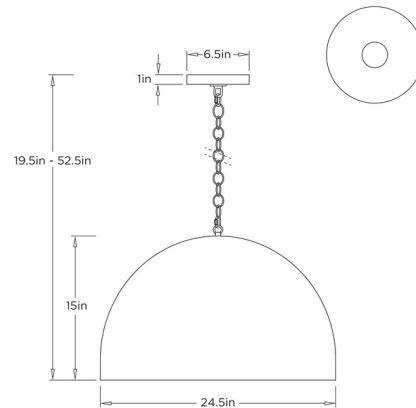

Shown in antique bronze

CLICK TO VIEW PRODUCT

Notes: