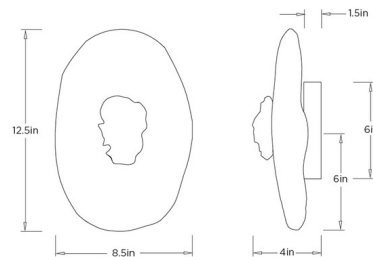

CLICK TO VIEW PRODUCT

Notes: