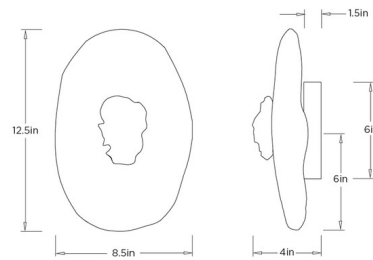

CLICK TO VIEW PRODUCT

Notes: