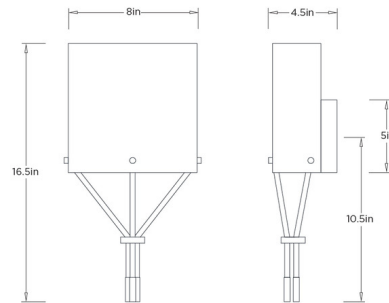

Shown in antique brass / clear seeded

Specifications

COLOR	Clear Seeded
BODY FINISH	Antique Brass
WATTAGE	9W
DIMMER	N/A
DIMENSIONS	8"W x 16.5"H x 4.5"D
BULB NOT INCLUDED	1 x B10/Candelabra (E12)/9W/120V LED
COUNTRY OF ORIGIN	China