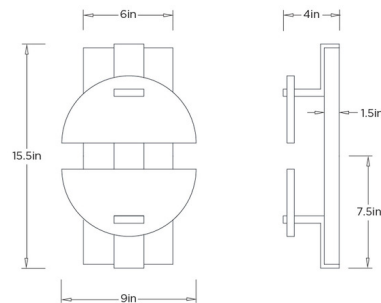

CLICK TO VIEW PRODUCT

Notes: