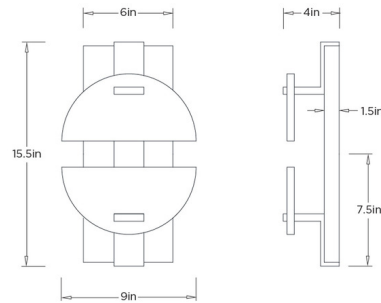

CLICK TO VIEW PRODUCT

Notes: