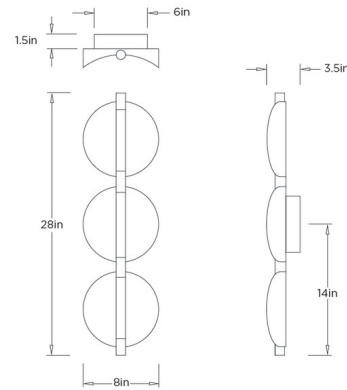

Lightology

lightology.com
866-954-4489
06-25-26

Project: _____

Company: _____

Location: _____ Fixture Type: _____

SPEC #: **AHM1478090**

Approved On: _____ Approved By: _____

Luna Wall Sconce By Arteriors Home

Description

The Luna Wall Light brings a sleek simplicity to your interior space. A trio of concave medallions form a dramatic backdrop to the lit acrylic tubes that cast warm shadows of light across your room..

Specifications

COLOR	Opal
BODY FINISH	Bronze
WATTAGE	30W
DIMMER	0-10V
DIMENSIONS	8"W x 28"H x 3.5"D
INTEGRATED LED MODULE	3 x LED/10W/120V LED
COUNTRY OF ORIGIN	China

Technical Information

LAMP LIFE	20000 hours
COLOR RENDERING	90 CRI
LAMP COLOR	2700K
LUMENS/WATT	90.00
LUMINOUS FLUX	900 lumens

Shown in bronze / opal

CLICK TO VIEW PRODUCT

Notes: