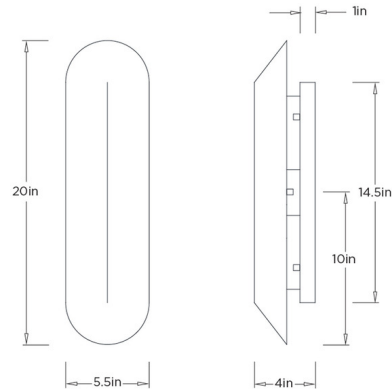

Description

The London Wall Sconce brings a simple sophistication to your interior space. The long onyx diffuser casts warm shadows of light across your room. Mau be mounted horizontally or vertically.

Shown in english bronze / white onyx

Specifications

COLOR White Onyx
BODY FINISH English Bronze
WATTAGE 12W
DIMMER 0-10V
DIMENSIONS 5.5"W x 20"H x 4"D
INTEGRATED LED MODULE 1 x LED/12W/120V LED
COUNTRY OF ORIGIN China

Technical Information

LAMP LIFE 20000 hours
COLOR RENDERING 90 CRI
LAMP COLOR 2700K
LUMENS/WATT 95.00
LUMINOUS FLUX 1140 lumens

CLICK TO VIEW PRODUCT

Notes: