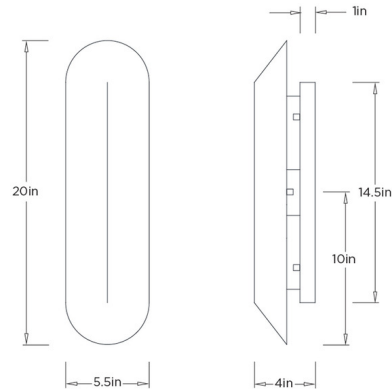

### Specifications

COLOR	White Onyx
BODY FINISH	English Bronze
WATTAGE	12W
DIMMER	0-10V
DIMENSIONS	5.5"W x 20"H x 4"D
INTEGRATED LED MODULE	1 x LED/12W/120V LED
COUNTRY OF ORIGIN	China