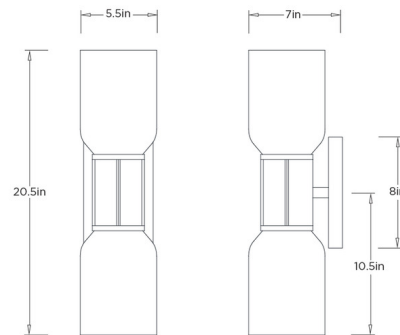

Shown in graphite / frosted

Specifications

COLOR	Frosted
BODY FINISH	Graphite
WATTAGE	14W
DIMMER	N/A
DIMENSIONS	5.5"W x 20.5"H x 7"D
BULB NOT INCLUDED	2 x B10/Candelabra (E12)/7W/120V LED
COUNTRY OF ORIGIN	China