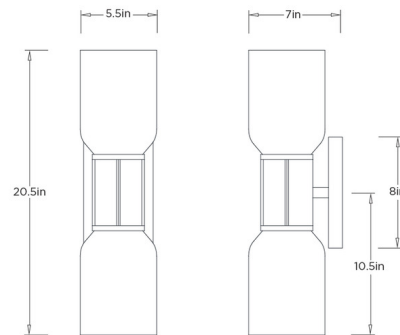

Specifications

COLOR	Frosted
BODY FINISH	Graphite
WATTAGE	14W
DIMMER	N/A
DIMENSIONS	5.5"W x 20.5"H x 7"D
BULB NOT INCLUDED	2 x B10/Candelabra (E12)/7W/120V LED
COUNTRY OF ORIGIN	China

CLICK TO VIEW PRODUCT

Notes: