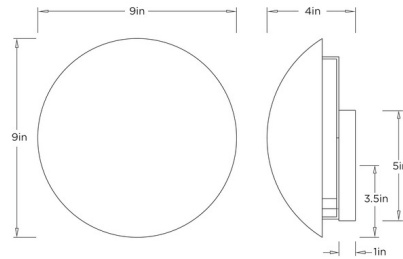

### Specifications

COLOR	N/A
BODY FINISH	Antique Brass
WATTAGE	7W
DIMMER	N/A
DIMENSIONS	9"W x 9"H x 4"D
BULB NOT INCLUDED	1 x B10/Candelabra (E12)/7W/120V LED
COUNTRY OF ORIGIN	China

CLICK TO VIEW PRODUCT