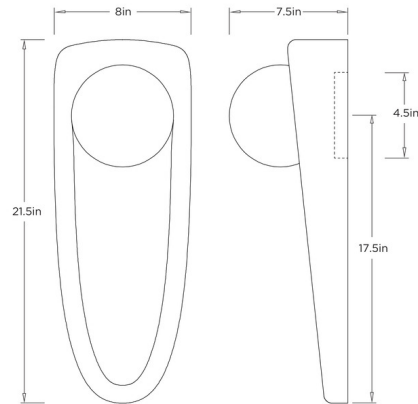

### Description

The Laredo Wall Sconce brings a bold midcentury modern look to your interior space. The curved frame, with an irregular grooved texture, is complemented by a clean glass globe that casts warm shadows of light across your room.

### Specifications

|                   |                                      |
|-------------------|--------------------------------------|
| COLOR             | Opal                                 |
| BODY FINISH       | Charcoal                             |
| WATTAGE           | 7W                                   |
| DIMMER            | N/A                                  |
| DIMENSIONS        | 7.5"W x 21.5"H x 8"D                 |
| BULB NOT INCLUDED | 1 x B10/Candelabra (E12)/7W/120V LED |
| COUNTRY OF ORIGIN | China                                |