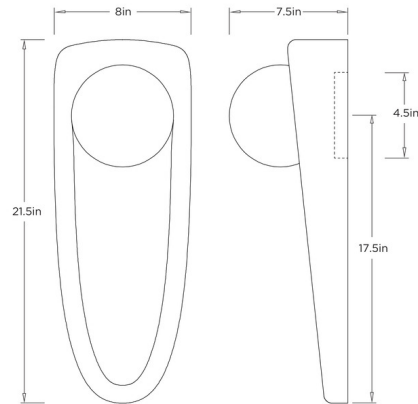

By Arteriors Home

Description

The Laredo Wall Sconce brings a bold midcentury modern look to your interior space. The curved frame, with an irregular grooved texture, is complemented by a clean glass globe that casts warm shadows of light across your room.

Shown in charcoal / opal

Specifications

COLOR	Opal
BODY FINISH	Charcoal
WATTAGE	7W
DIMMER	N/A
DIMENSIONS	7.5"W x 21.5"H x 8"D
BULB NOT INCLUDED	1 x B10/Candelabra (E12)/7W/120V LED
COUNTRY OF ORIGIN	China