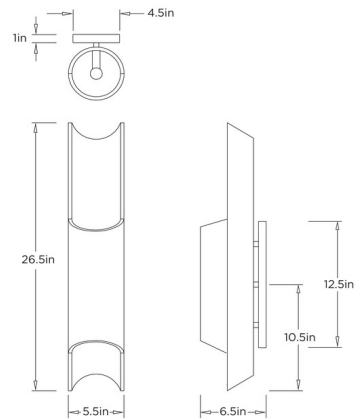

Specifications

COLOR	N/A
BODY FINISH	N/A
WATTAGE	8W
DIMMER	N/A
DIMENSIONS	5.5"W x 26.5"H x 6.5"D
BULB NOT INCLUDED	2 x B10/Candelabra (E12)/4W/120V LED
COUNTRY OF ORIGIN	China

CLICK TO VIEW PRODUCT

Notes: