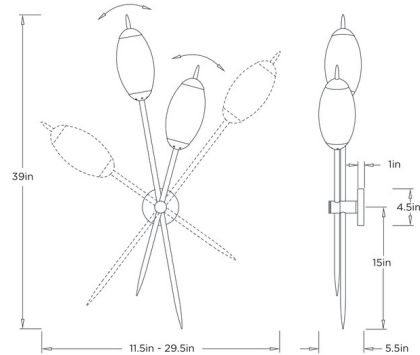

## Natalia Wall Sconce By Arteriors Home

### Description

The Natalia Wall Sconce brings a clean simplicity to your interior space. Dual rods, that can be adjusted, are topped by oval glass that casts warm shadows of light across your room.

### Specifications

COLOR	N/A
BODY FINISH	N/A
WATTAGE	14W
DIMMER	N/A
DIMENSIONS	11.5"W x 39"H x 5.5"D
BULB NOT INCLUDED	2 x B10/Candelabra (E12)/7W/120V LED
COUNTRY OF ORIGIN	China

Notes:

CLICK TO VIEW PRODUCT