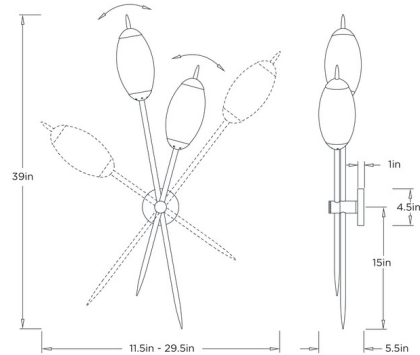

Lightology

lightology.com
866-954-4489
07-06-26

Project: _____

Company: _____

Location: _____ Fixture Type: _____

SPEC #: **AHM1478096**

Approved On: _____ Approved By: _____

Natalia Wall Sconce By Arteriors Home

Description

The Natalia Wall Sconce brings a clean simplicity to your interior space. Dual rods, that can be adjusted, are topped by oval glass that casts warm shadows of light across your room.

Specifications

COLOR	N/A
BODY FINISH	N/A
WATTAGE	14W
DIMMER	N/A
DIMENSIONS	11.5"W x 39"H x 5.5"D
BULB NOT INCLUDED	2 x B10/Candelabra (E12)/7W/120V LED
COUNTRY OF ORIGIN	China

Notes:

CLICK TO VIEW PRODUCT