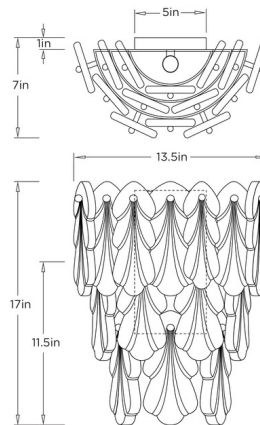

Lightology

lightology.com
866-954-4489
04-24-26

Project: _____

Company: _____

Location: _____ Fixture Type: _____

SPEC #: **AHM1478097**

Approved On: _____ Approved By: _____

Malia Wall Sconce By Arteriors Home

Description

The Malia Wall Sconce brings a vintage beauty to your interior space. The curved frame holds cascading tiers of floral inspired glass that allows warm shadows of light across your room.

Shown in antique brass / clear seeded

Specifications

COLOR	Clear Seeded
BODY FINISH	Antique Brass
WATTAGE	18W
DIMMER	N/A
DIMENSIONS	13.5"W x 17"H x 7"D
BULB NOT INCLUDED	2 x B10/Candelabra (E12)/9W/120V LED
COUNTRY OF ORIGIN	China

CLICK TO VIEW PRODUCT