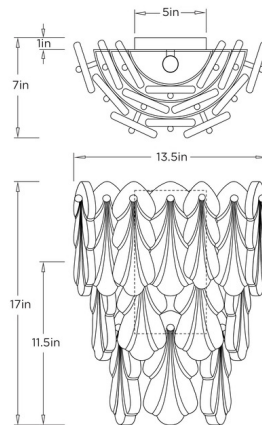

By Arteriors Home

Description

The Malia Wall Sconce brings a vintage beauty to your interior space. The curved frame holds cascading tiers of floral inspired glass that allows warm shadows of light across your room.

Shown in antique brass / clear seeded

Specifications

COLOR	Clear Seeded
BODY FINISH	Antique Brass
WATTAGE	18W
DIMMER	N/A
DIMENSIONS	13.5"W x 17"H x 7"D
BULB NOT INCLUDED	2 x B10/Candelabra (E12)/9W/120V LED
COUNTRY OF ORIGIN	China