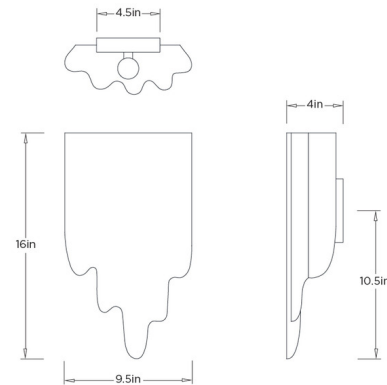

Description

The Larissa Wall Sconce brings a theatrical vibe to your interior space. The rippled hair on hide body casts warm shadows of light across your room.

Shown in blackened iron / white

Specifications

COLOR	White
BODY FINISH	Blackened Iron
WATTAGE	8W
DIMMER	N/A
DIMENSIONS	9.5"W x 16"H x 4"D
BULB NOT INCLUDED	2 x B10/Candelabra (E12)/4W/120V LED
COUNTRY OF ORIGIN	India

CLICK TO VIEW PRODUCT

Notes: