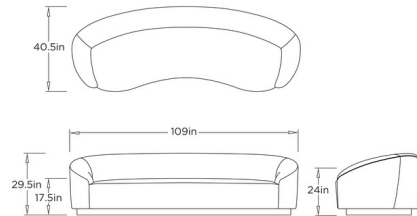

By Arteriors Home

Description

The Turner Sofa brings glamor and simplicity to any formal space. The graceful curvature of this sofa has a sleek yet inviting form, making Turner the perfect anchor for any room designed for entertaining. Perched on a wood base and upholstered in chenille, it can be floated with two facing each other, creating an environment for conversation.

Shown in dark walnut / pine

Specifications

COLOR	Pine
BODY FINISH	Dark Walnut
WATTAGE	N/A
DIMMER	N/A
DIMENSIONS	109"W x 29.5"H x 40.5"D
BULB	N/A
COUNTRY OF ORIGIN	United States

CLICK TO VIEW PRODUCT

Notes: