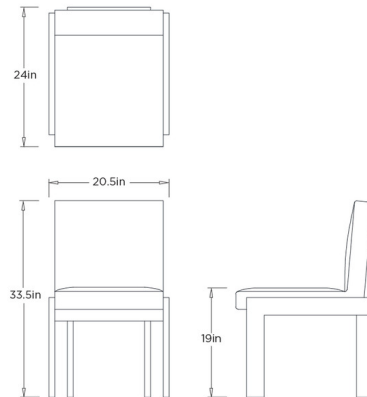

Lightology

lightology.com
866-954-4489
05-24-26

Project: _____

Company: _____

Location: _____ Fixture Type: _____

SPEC #: **AHM1478101**

Approved On: _____ Approved By: _____

Matilda Dining Chair

Shown in ebony / midnight grey

Specifications

COLOR	Midnight Grey
BODY FINISH	Ebony
WATTAGE	N/A
DIMMER	N/A
DIMENSIONS	20.5"W x 33.5"H x 24"D
BULB	N/A
COUNTRY OF ORIGIN	India

CLICK TO VIEW PRODUCT

Notes: