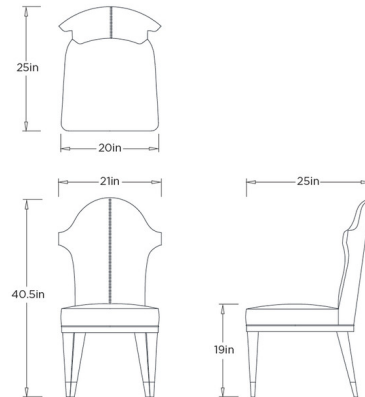

Lightology

lightology.com
866-954-4489
07-07-26

Project: _____

Company: _____

Location: _____ Fixture Type: _____

SPEC #: **AHM1478102**

Approved On: _____ Approved By: _____

Lincoln Dining Chair

By Arteriors Home

Description

The Lincoln Dining Chair brings a whimsical look to your space. The traditional demi wing chair has beech wood legs in an ebony finish and flared back detail. Topstitched couturier accents allow this chair to appear equally stylish from the back, making this suitable at a dining table in multiples or singly in front of a vanity. Antique brass ferrule details complete the tailored look.

Shown in ebony / forest

Specifications

COLOR	Forest
BODY FINISH	Ebony
WATTAGE	N/A
DIMMER	N/A
DIMENSIONS	21"W x 40.5"H x 25"D
BULB	N/A
COUNTRY OF ORIGIN	India

CLICK TO VIEW PRODUCT

Notes: