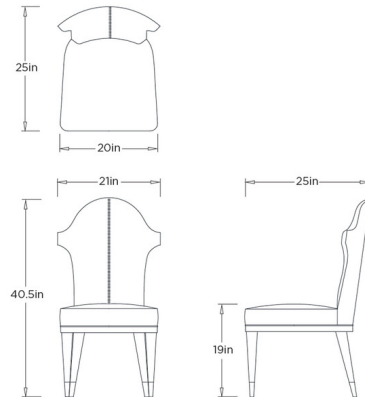

### Specifications

COLOR	Forest
BODY FINISH	Ebony
WATTAGE	N/A
DIMMER	N/A
DIMENSIONS	21"W x 40.5"H x 25"D
BULB	N/A
COUNTRY OF ORIGIN	India

CLICK TO VIEW PRODUCT

Notes: