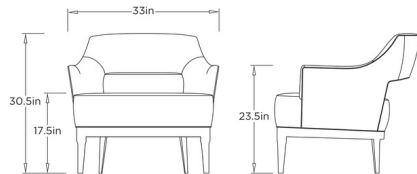

Lightology

lightology.com
866-954-4489
04-25-26

Project: _____

Company: _____

Location: _____ Fixture Type: _____

SPEC #: **AHM1478107**

Approved On: _____ Approved By: _____

Laurette Large Chair

By Arteriors Home

Description

The Laurette Large Chair is both simplistic and stylish. The plush beveled cushion with a cut out on the back, rests on a rich wood base. This versatile piece can be used in a variety of spaces for reading, entertaining, or resting.

Specifications

COLOR	N/A
BODY FINISH	N/A
WATTAGE	N/A
DIMMER	N/A
DIMENSIONS	33"W x 30.5"H x 31.5"D
BULB	N/A
COUNTRY OF ORIGIN	United States

CLICK TO VIEW PRODUCT

Notes: