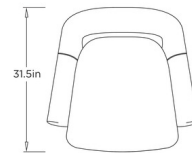

By Arteriors Home

Description

The Laurette Large Chair is both simplistic and stylish. The plush beveled cushion with a cut out on the back, rests on a rich wood base. This versatile piece can be used in a variety of spaces for reading, entertaining, or resting.

Specifications

COLOR	N/A
BODY FINISH	N/A
WATTAGE	N/A
DIMMER	N/A
DIMENSIONS	33"W x 30.5"H x 31.5"D
BULB	N/A
COUNTRY OF ORIGIN	United States

CLICK TO VIEW PRODUCT

Notes: