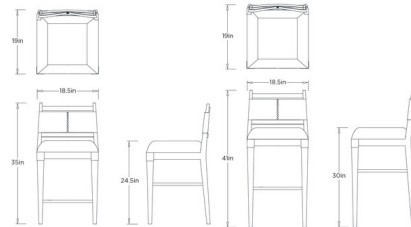

Lightology

lightology.com
866-954-4489
05-24-26

Project: _____

Company: _____

Location: _____ Fixture Type: _____

SPEC #: **AHM1478109**

Approved On: _____ Approved By: _____

Keegan Counter / Bar Stool

By Arteriors Home

Description

The Keegan Counter / Bar Stool blends classic and contemporary elements. This stool features a low back and a solid walnut frame with elegantly tapered legs. Upholstered in top stitched morel leather, the back is finished with a couture-inspired cross-stitch detail, adding a sophisticated, handcrafted touch.

Shown in walnut / morel leather

Specifications

COLOR	Morel Leather
BODY FINISH	Walnut
WATTAGE	N/A
DIMMER	N/A
DIMENSIONS	18.5"W x 35"H x 19"D
BULB	N/A
COUNTRY OF ORIGIN	India

CLICK TO VIEW PRODUCT

Notes: