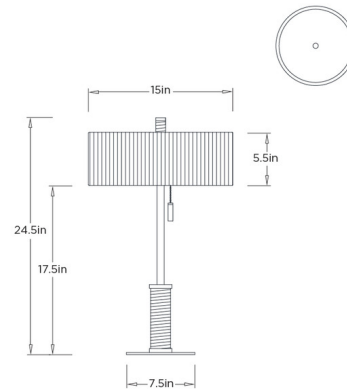

By Arteriors Home

Description

The Middlebury Table Lamp brings a sleek midcentury modern look to your interior space. The slim stem, wrapped in Brown Leather is topped by a drum shaped cotton string shade with a White lining that casts warm shadows across your room. On/Off pull chain is located on the lamp socket.

Shown in antique brass / cream

Specifications

COLOR	Cream
BODY FINISH	Antique Brass
WATTAGE	8W
DIMMER	N/A
DIMENSIONS	15"W x 24.5"H
BULB NOT INCLUDED	2 x A19/Medium (E26)/4W/120V LED
COUNTRY OF ORIGIN	China

Technical Information

PRODUCT DIMENSIONS	Cord: 96"
--------------------	-----------

CLICK TO VIEW PRODUCT

Notes: