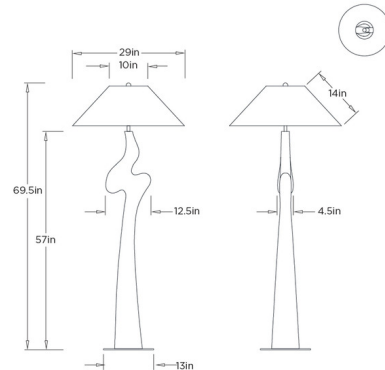

By Arteriors Home

Description

The Nicolette Floor Lamp brings a midcentury modern vibe to your interior space. The sculptural body is topped by a tapered linen shade that casts warm shadows across your room. Three way switch is located on the lamp socket.

Shown in ivory / off white

Specifications

COLOR Off White
BODY FINISH Ivory
WATTAGE 25W
DIMMER Included
DIMENSIONS 29"W x 69.5"H
BULB NOT INCLUDED 1 x A19 3-Way/Medium (E26)/25W/120V LED
COUNTRY OF ORIGIN China

Technical Information

PRODUCT DIMENSIONS Cord: 144"

CLICK TO VIEW PRODUCT

Notes: