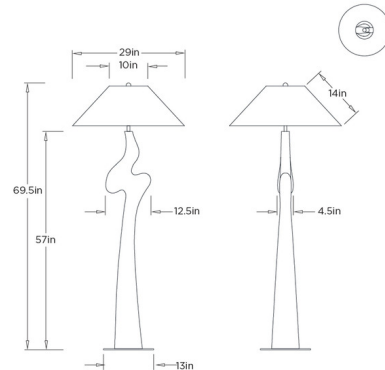

### Description

The Nicolette Floor Lamp brings a midcentury modern vibe to your interior space. The sculptural body is topped by a tapered linen shade that casts warm shadows across your room. Three way switch is located on the lamp socket.

### Specifications

COLOR . . . . . Off White  
BODY FINISH . . . . . Ivory  
WATTAGE . . . . . 25W  
DIMMER . . . . . Included  
DIMENSIONS . . . . . 29"W x 69.5"H  
BULB NOT INCLUDED . . . . . 1 x A19 3-Way/Medium (E26)/25W/120V LED  
COUNTRY OF ORIGIN . . . . . China

### Technical Information

PRODUCT DIMENSIONS . . . . . Cord: 144"

CLICK TO VIEW PRODUCT

Notes: