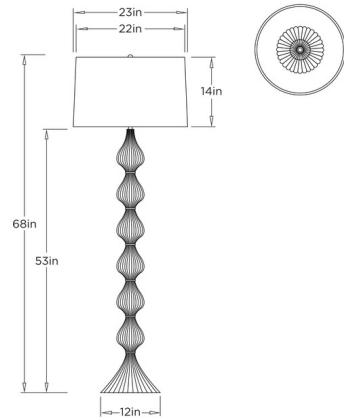

Description

The Nicole Floor Lamp brings a sculptural beauty to your interior space. The slim body, cuffed in an organic fashion, is topped by a drum shaped linen shade that casts warm shadows across your room. Three way switch is located on the lamp socket.

Specifications

COLOR White
BODY FINISH Ivory
WATTAGE 25W
DIMMER Included
DIMENSIONS 23"W x 68"H
BULB NOT INCLUDED 1 x A19 3-Way/Medium (E26)/25W/120V LED
COUNTRY OF ORIGIN China

Technical Information

PRODUCT DIMENSIONS Cord: 144"

Shown in ivory / white

CLICK TO VIEW PRODUCT

Notes: