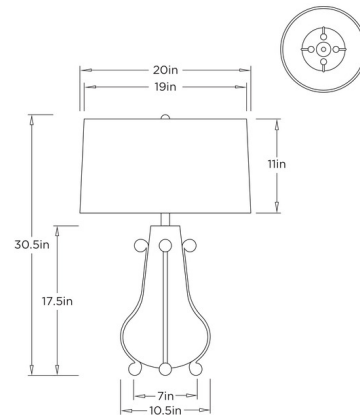

By Arteriors Home

Description

The Miriam Table Lamp brings an art nouveau vibe to your interior space. The hand crafted ceramic body, with an elegant flowing silhouette, body is topped by a drum shaped microfiber shade that casts warm shadows across your room. Three way switch is located on the lamp socket.

Shown in ivory / off white

Specifications

COLOR Off White
BODY FINISH Ivory
WATTAGE 25W
DIMMER Included
DIMENSIONS 20"W x 30.5"H
BULB NOT INCLUDED 1 x A19 3-Way/Medium (E26)/25W/120V LED
COUNTRY OF ORIGIN China

Technical Information

PRODUCT DIMENSIONS Cord: 96"

CLICK TO VIEW PRODUCT

Notes: