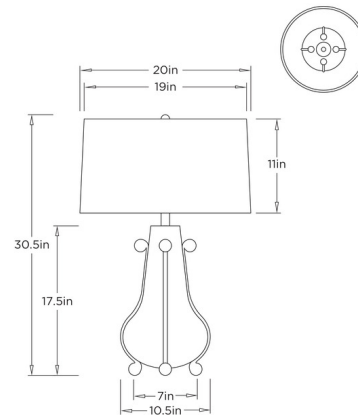

Description

The Miriam Table Lamp brings an art nouveau vibe to your interior space. The hand crafted ceramic body, with an elegant flowing silhouette, body is topped by a drum shaped microfiber shade that casts warm shadows across your room. Three way switch is located on the lamp socket.

Shown in ivory / off white

Specifications

COLOR Off White
BODY FINISH Ivory
WATTAGE 25W
DIMMER Included
DIMENSIONS 20"W x 30.5"H
BULB NOT INCLUDED 1 x A19 3-Way/Medium (E26)/25W/120V LED
COUNTRY OF ORIGIN China

Technical Information

PRODUCT DIMENSIONS Cord: 96"

CLICK TO VIEW PRODUCT

Notes: