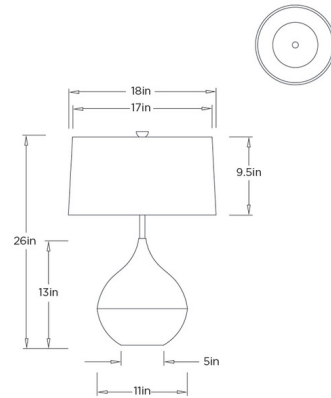

By Arteriors Home

Description

The Nelson Table Lamp brings a midcentury modern to your interior space. The dual finished genie shaped body is topped by a drum shaped cotton shade that casts warm shadows across your room. Three way switch is located on the lamp socket.

Shown in aluminum / dark spruce / off white

Specifications

COLOR Off White
BODY FINISH Aluminum / Dark Spruce
WATTAGE 25W
DIMMER Included
DIMENSIONS 18"W x 26"H
BULB NOT INCLUDED 1 x A19 3-Way/Medium (E26)/25W/120V LED
COUNTRY OF ORIGIN China

Technical Information

PRODUCT DIMENSIONS Cord: 96"

CLICK TO VIEW PRODUCT

Notes: