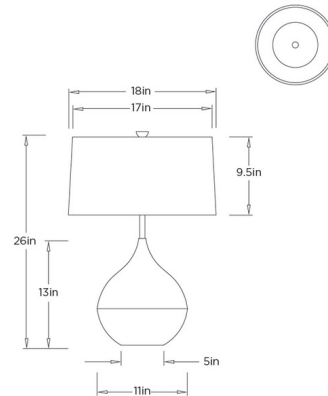

### Description

The Nelson Table Lamp brings a midcentury modern to your interior space. The dual finished genie shaped body is topped by a drum shaped cotton shade that casts warm shadows across your room. Three way switch is located on the lamp socket.

### Specifications

COLOR . . . . . Off White  
BODY FINISH . . . . . Aluminum / Dark Spruce  
WATTAGE . . . . . 25W  
DIMMER . . . . . Included  
DIMENSIONS . . . . . 18"W x 26"H  
BULB NOT INCLUDED . . . . . 1 x A19 3-Way/Medium (E26)/25W/120V LED  
COUNTRY OF ORIGIN . . . . . China

### Technical Information

PRODUCT DIMENSIONS . . . . . Cord: 96"

CLICK TO VIEW PRODUCT

Notes: