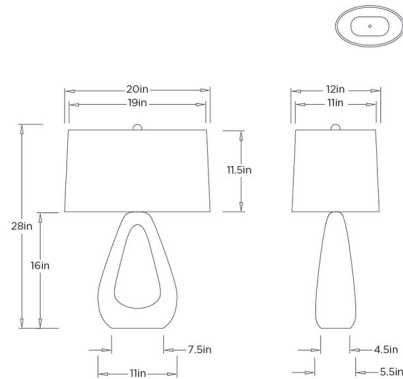

### Description

The Nathan Table Lamp brings a sculptural beauty to your interior space. The triangular body is topped by a textural oval shaped linen shade that casts warm shadows across your room. Three way switch is located on the lamp socket.

### Specifications

COLOR . . . . . Off White  
BODY FINISH . . . . . Glacier Swirl  
WATTAGE . . . . . 25W  
DIMMER . . . . . Included  
DIMENSIONS . . . . . 20"W x 28"H x 12"D  
BULB NOT INCLUDED . . . . . 1 x A19 3-Way/Medium (E26)/25W/120V LED  
COUNTRY OF ORIGIN . . . . . China

### Technical Information

PRODUCT DIMENSIONS . . . . . Cord: 96"

CLICK TO VIEW PRODUCT

Notes: