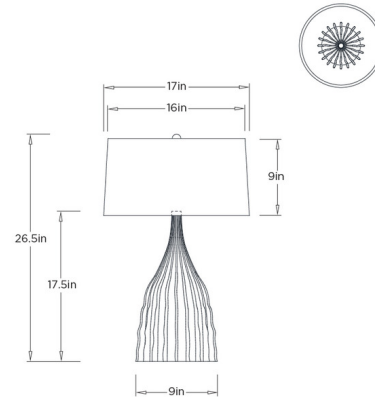

By Arteriors Home

Description

The Nyla Table Lamp brings a southwestern vibe to your interior space. The textural cactus inspired body is topped by a drum shaped microfiber shade that casts warm shadows across your room. Three way switch is located on the lamp socket.

Shown in dark green / off white

Specifications

COLOR Off White
BODY FINISH Dark Green
WATTAGE 25W
DIMMER Included
DIMENSIONS 17"W x 26.5"H
BULB NOT INCLUDED 1 x A19 3-Way/Medium (E26)/25W/120V LED
COUNTRY OF ORIGIN Portugal

Technical Information

PRODUCT DIMENSIONS Cord: 96"

CLICK TO VIEW PRODUCT

Notes: