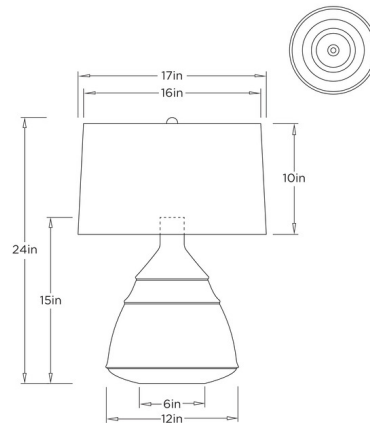

Description

The Matteo Table Lamp brings an impactful beauty to your interior space. The classic bottle shaped body is topped by a drum shaped microfiber shade that casts warm shadows across your room. Three way switch is located on the lamp socket.

Specifications

COLOR White
BODY FINISH Ivory
WATTAGE 25W
DIMMER Included
DIMENSIONS 17"W x 24"H
BULB NOT INCLUDED 1 x A19 3-Way/Medium (E26)/25W/120V LED
COUNTRY OF ORIGIN Portugal

Technical Information

PRODUCT DIMENSIONS Cord: 96"

Shown in ivory / white

CLICK TO VIEW PRODUCT

Notes: