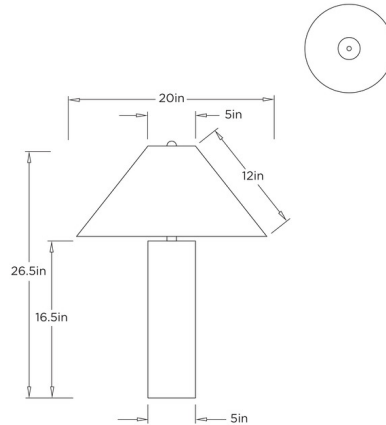

Specifications

COLOR White
BODY FINISH Oat
WATTAGE 25W
DIMMER Included
DIMENSIONS 20"W x 26.5"H
BULB NOT INCLUDED 1 x A19 3-Way/Medium (E26)/25W/120V LED
COUNTRY OF ORIGIN Portugal

Technical Information

PRODUCT DIMENSIONS Cord: 96"

Shown in oat / white

CLICK TO VIEW PRODUCT

Notes: