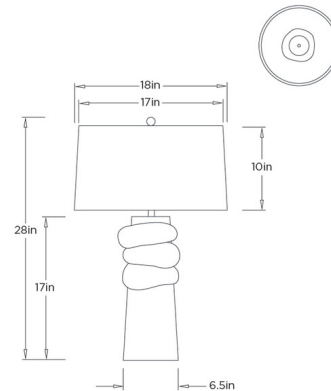

### Description

The Milan Table Lamp brings a sculptural beauty to your interior space. The translucent body is topped by a drum shaped microfiber shade that casts warm shadows across your room. Three way switch is located on the lamp socket.

### Specifications

COLOR . . . . . Off White  
BODY FINISH . . . . . Antique Mercury Ombre  
WATTAGE . . . . . 25W  
DIMMER . . . . . Included  
DIMENSIONS . . . . . 18"W x 28"H  
BULB NOT INCLUDED . . . . . 1 x A19 3-Way/Medium (E26)/25W/120V LED  
COUNTRY OF ORIGIN . . . . . India

### Technical Information

PRODUCT DIMENSIONS . . . . . Cord: 96"

CLICK TO VIEW PRODUCT

Notes: