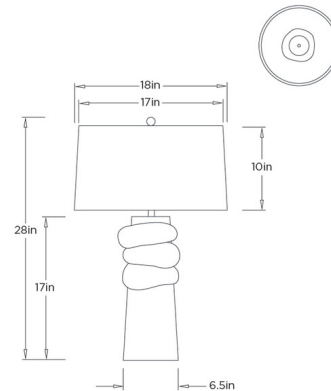

By Arteriors Home

Description

The Milan Table Lamp brings a sculptural beauty to your interior space. The translucent body is topped by a drum shaped microfiber shade that casts warm shadows across your room. Three way switch is located on the lamp socket.

Shown in antique mercury ombre / off white

Specifications

COLOR Off White
BODY FINISH Antique Mercury Ombre
WATTAGE 25W
DIMMER Included
DIMENSIONS 18"W x 28"H
BULB NOT INCLUDED 1 x A19 3-Way/Medium (E26)/25W/120V LED
COUNTRY OF ORIGIN India

Technical Information

PRODUCT DIMENSIONS Cord: 96"

CLICK TO VIEW PRODUCT

Notes: