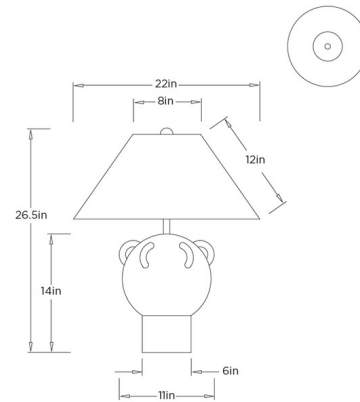

Description

The Neela Table Lamp is inspired by an antique olive vessel from the Mediterranean. The classical shape and the Tuscan washed finish, is complemented with dark antique brass-plated steel hardware and a tapered microfiber shade. On/Off rotary switch is located on the lamp socket.

Shown in tuscan wash / off white

Specifications

COLOR Off White
BODY FINISH Tuscan Wash
WATTAGE 25W
DIMMER N/A
DIMENSIONS 22"W x 26.5"H
BULB NOT INCLUDED 1 x A19/Medium (E26)/25W/120V LED
COUNTRY OF ORIGIN Philippines

Technical Information

PRODUCT DIMENSIONS Cord: 96"

CLICK TO VIEW PRODUCT

Notes: