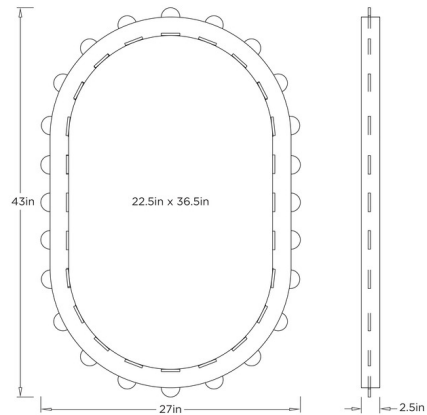

Description

The Nicolai Mirror is a modern mix of materials elevates a simple oval mirror. Framed by cast resin in a travertine finish, the edges are punctuated with bronzed finished iron accents in a pattern mimicking delicate stitches. Can be displayed vertically or horizontally with a back cleat for hanging. Hanging hardware included.

Shown in faux travertine / mirror

Specifications

COLOR	Mirror
BODY FINISH	Faux Travertine
WATTAGE	N/A
DIMMER	N/A
DIMENSIONS	27"W x 43"H x 2.5"D
BULB	N/A
COUNTRY OF ORIGIN	China

CLICK TO VIEW PRODUCT

Notes: