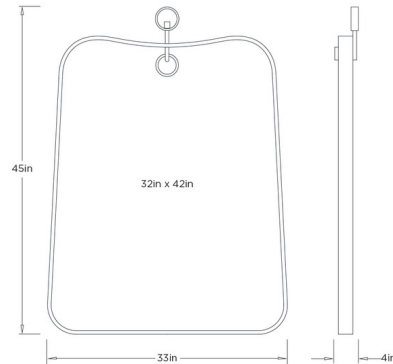

Description

The Lennox Mirror is simple yet impactful in scale, this piece is framed in iron to complement a variety of interiors. The deep set frame is pierced at the top with elegant hardware detail for vertical hanging.

Shown in antique brass / mirror

Specifications

| | |
|-------------------|---------------------|
| COLOR | Mirror |
| BODY FINISH | Antique Brass |
| WATTAGE | N/A |
| DIMMER | N/A |
| DIMENSIONS | 33"W x 45"H x 3.5"D |
| BULB | N/A |
| COUNTRY OF ORIGIN | India |