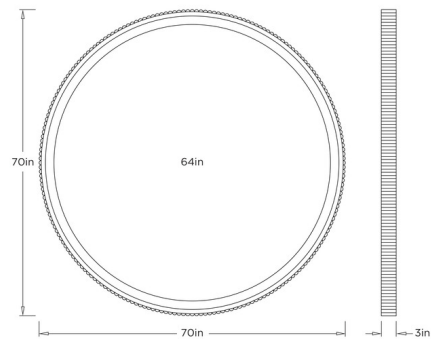

Description

The Munich Mirror brings a soft twist on an industrial vibe to your interior space. The concave mango wood frame has soft scallops tracing the outside edge. For vertical display only. Hanging hardware included.

Shown in ebony / mirror

Specifications

COLOR	Mirror
BODY FINISH	Ebony
WATTAGE	N/A
DIMMER	N/A
DIMENSIONS	70"W x 70"H x 3"D
BULB	N/A
COUNTRY OF ORIGIN	India

CLICK TO VIEW PRODUCT

Notes: