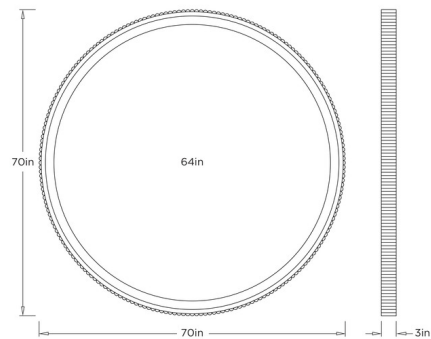

### Description

The Munich Mirror brings a soft twist on an industrial vibe to your interior space. The concave mango wood frame has soft scallops tracing the outside edge. For vertical display only. Hanging hardware included.

### Specifications

COLOR	Mirror
BODY FINISH	Ebony
WATTAGE	N/A
DIMMER	N/A
DIMENSIONS	70"W x 70"H x 3"D
BULB	N/A
COUNTRY OF ORIGIN	India

CLICK TO VIEW PRODUCT

Notes: