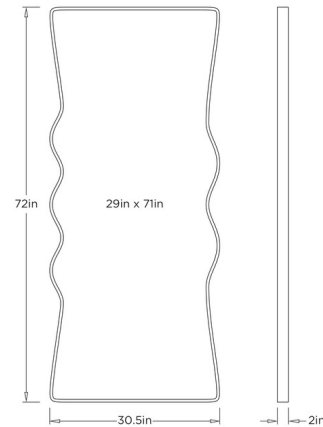

By Arteriors Home

Description

The Liora Mirror is inspired by Italian Memphis design lines, creating this playful aesthetic. A freeform wavy frame of antique brass captures the beveled edge of the mirror in its postmodern form. This adaptable design can be hung in all four directions or simply leaned against a wall. Designed with a back cleat for secure hanging. Hanging hardware included.

Shown in antique brass / mirror

Specifications

COLOR	Mirror
BODY FINISH	Antique Brass
WATTAGE	N/A
DIMMER	N/A
DIMENSIONS	30.5"W x 72"H x 2"D
BULB	N/A
COUNTRY OF ORIGIN	India

CLICK TO VIEW PRODUCT

Notes: