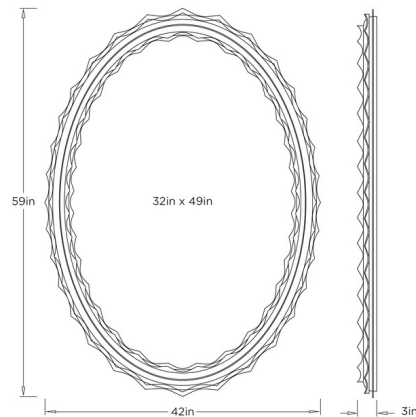

Lightology

lightology.com
866-954-4489
05-18-26

Project: _____

Company: _____

Location: _____ Fixture Type: _____

SPEC #: **AHM1478136**

Approved On: _____ Approved By: _____

Norway Mirror By Arteriors Home

Description

The Norway Mirror is inspired by the spiked surface of a cactus. The three dimensional details are accented with antique brass welds to highlight the textural shape of the burnt iron frame. May be hung horizontally or vertically. Designed with a back cleat for secure display. Hanging hardware included.

Shown in burnt iron / mirror

Specifications

COLOR	Mirror
BODY FINISH	Burnt Iron
WATTAGE	N/A
DIMMER	N/A
DIMENSIONS	42"W x 59"H x 3"D
BULB	N/A
COUNTRY OF ORIGIN	India

CLICK TO VIEW PRODUCT

Notes: