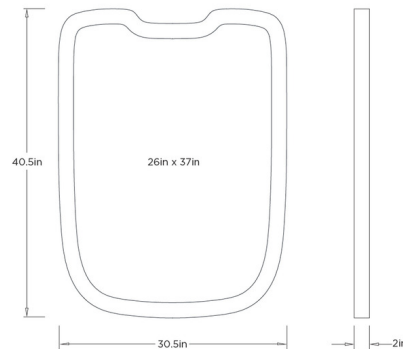

Description

The Mercer Mirror is inspired by a traditional soft shield, updated with a deep frame to add depth and variation of color. It is secured at the back with a cleat. Hanging hardware included.

Shown in burnt iron / mirror

Specifications

COLOR	Mirror
BODY FINISH	Burnt Iron
WATTAGE	N/A
DIMMER	N/A
DIMENSIONS	30.5"W x 40.5"H x 2"D
BULB	N/A
COUNTRY OF ORIGIN	India

CLICK TO VIEW PRODUCT

Notes: