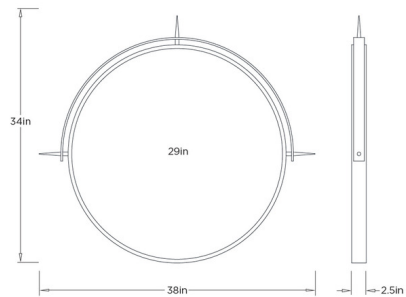

By Arteriors Home

Description

The Nixon Mirror features a unique framework of a neo-classical globe. Delicately textured, the cartographic inspired design is held with a floating band pierced with spikes at three points. Designed with a back cleat for secure placement. Hanging hardware included.

Shown in antique brass / mirror

Specifications

COLOR	Mirror
BODY FINISH	Antique Brass
WATTAGE	N/A
DIMMER	N/A
DIMENSIONS	38"W x 34"H x 2.5"D
BULB	N/A
COUNTRY OF ORIGIN	India

CLICK TO VIEW PRODUCT

Notes: