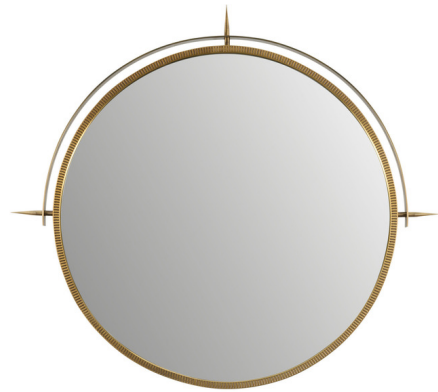

Lightology

lightology.com
866-954-4489
07-07-26

Project: _____

Company: _____

Location: _____ Fixture Type: _____

SPEC #: **AHM1478138**

Approved On: _____ Approved By: _____

Nixon Mirror

By Arteriors Home

Description

The Nixon Mirror features a unique framework of a neo-classical globe. Delicately textured, the cartographic inspired design is held with a floating band pierced with spikes at three points. Designed with a back cleat for secure placement. Hanging hardware included.

Shown in antique brass / mirror

Specifications

COLOR	Mirror
BODY FINISH	Antique Brass
WATTAGE	N/A
DIMMER	N/A
DIMENSIONS	38"W x 34"H x 2.5"D
BULB	N/A
COUNTRY OF ORIGIN	India

CLICK TO VIEW PRODUCT

Notes: