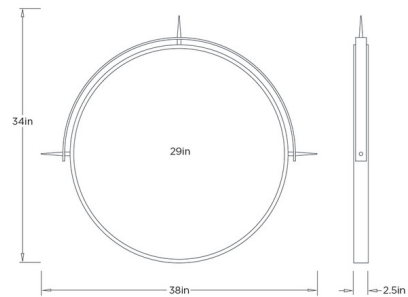

By Arteriors Home

Description

The Nixon Mirror features a unique framework of a neo-classical globe. Delicately textured, the cartographic inspired design is held with a floating band pierced with spikes at three points. Designed with a back cleat for secure placement. Hanging hardware included.

Shown in antique brass / mirror

Specifications

COLOR	Mirror
BODY FINISH	Antique Brass
WATTAGE	N/A
DIMMER	N/A
DIMENSIONS	38"W x 34"H x 2.5"D
BULB	N/A
COUNTRY OF ORIGIN	India

CLICK TO VIEW PRODUCT

Notes: