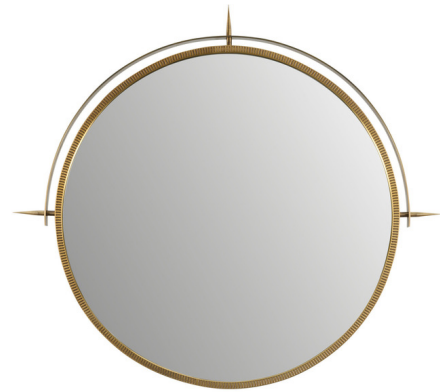

Lightology

lightology.com
866-954-4489
04-25-26

Project: _____

Company: _____

Location: _____ Fixture Type: _____

SPEC #: **AHM1478138**

Approved On: _____ Approved By: _____

Nixon Mirror

By Arteriors Home

Description

The Nixon Mirror features a unique framework of a neo-classical globe. Delicately textured, the cartographic inspired design is held with a floating band pierced with spikes at three points. Designed with a back cleat for secure placement. Hanging hardware included.

Shown in antique brass / mirror

Specifications

COLOR	Mirror
BODY FINISH	Antique Brass
WATTAGE	N/A
DIMMER	N/A
DIMENSIONS	38"W x 34"H x 2.5"D
BULB	N/A
COUNTRY OF ORIGIN	India

CLICK TO VIEW PRODUCT

Notes: