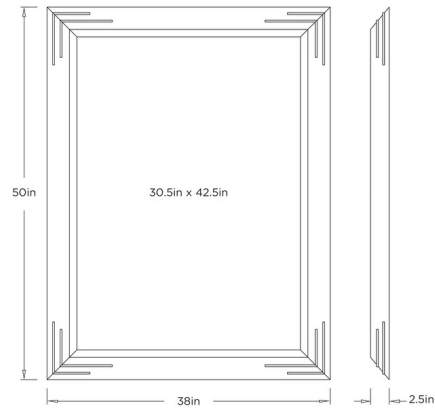

## Moses Mirror

By Arteriors Home

### Description

The Moses Mirror brings a striking presence to your space. The hand carved, and chiseled wood adds a rich texture with antique brass inlays accent each corner, highlights the beveled glass with a decorative touch. Can be displayed vertically or horizontally with a back cleat. Hanging hardware included.

### Specifications

COLOR	Mirror
BODY FINISH	Antique Brass
WATTAGE	N/A
DIMMER	N/A
DIMENSIONS	38"W x 50"H x 2.5"D
BULB	N/A
COUNTRY OF ORIGIN	India

CLICK TO VIEW PRODUCT

Notes: