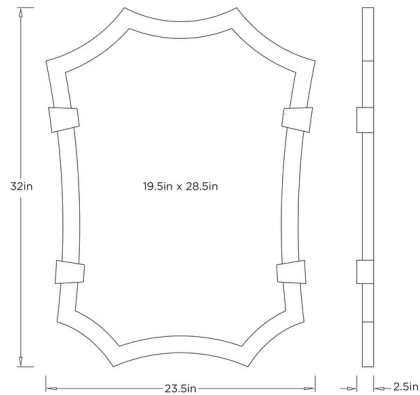

By Arteriors Home

Description

The Monty Mirror is inspired by classical armor, perfect in any room of your home. The antique brass clad octagonal frame has dappled clasp details along its ridged surface. Can be hung vertically or horizontally with a back cleat. Hanging hardware included.

Shown in antique brass / mirror

Specifications

COLOR	Mirror
BODY FINISH	Antique Brass
WATTAGE	N/A
DIMMER	N/A
DIMENSIONS	23.5"W x 32"H x 2.5"D
BULB	N/A
COUNTRY OF ORIGIN	India

CLICK TO VIEW PRODUCT

Notes: