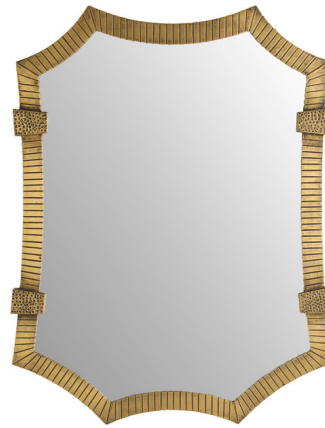

Lightology

lightology.com
866-954-4489
05-24-26

Project: _____

Company: _____

Location: _____ Fixture Type: _____

SPEC #: **AHM1478140**

Approved On: _____ Approved By: _____

Monty Mirror

By Arteriors Home

Description

The Monty Mirror is inspired by classical armor, perfect in any room of your home. The antique brass clad octagonal frame has dappled clasp details along its ridged surface. Can be hung vertically or horizontally with a back cleat. Hanging hardware included.

Shown in antique brass / mirror

Specifications

COLOR	Mirror
BODY FINISH	Antique Brass
WATTAGE	N/A
DIMMER	N/A
DIMENSIONS	23.5"W x 32"H x 2.5"D
BULB	N/A
COUNTRY OF ORIGIN	India

CLICK TO VIEW PRODUCT

Notes: