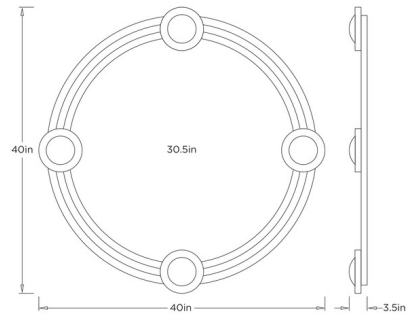

Description

The Lisbon Mirror brings the the elegance of the Art Deco era to your space. The suspended frame features concentric antique brass rings reminiscent of a delicate bracelet, accented with four dappled brass cabochons. Includes a back cleat. Hanging hardware included.

Shown in antique brass / mirror

Specifications

COLOR	Mirror
BODY FINISH	Antique Brass
WATTAGE	N/A
DIMMER	N/A
DIMENSIONS	40"W x 40"H x 3.5"D
BULB	N/A
COUNTRY OF ORIGIN	India

CLICK TO VIEW PRODUCT

Notes: