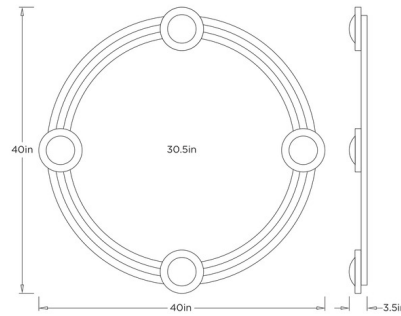

Description

The Lisbon Mirror brings the the elegance of the Art Deco era to your space. The suspended frame features concentric antique brass rings reminiscent of a delicate bracelet, accented with four dappled brass cabochons. Includes a back cleat. Hanging hardware included.

Shown in antique brass / mirror

Specifications

COLOR	Mirror
BODY FINISH	Antique Brass
WATTAGE	N/A
DIMMER	N/A
DIMENSIONS	40"W x 40"H x 3.5"D
BULB	N/A
COUNTRY OF ORIGIN	India

CLICK TO VIEW PRODUCT

Notes: