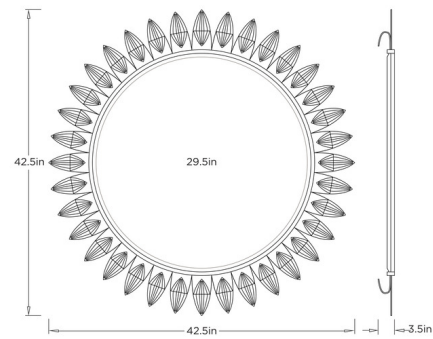

## Analise Mirror

By Arteriors Home

### Description

The Analise Mirror brings a floral beauty to your space. Thirty six delicately curved petals surround the frame, beautifully highlighting the beveled edge of this round mirror. Includes a back cleat. Hanging hardware included.

### Specifications

COLOR	Mirror
BODY FINISH	Antique Brass
WATTAGE	N/A
DIMMER	N/A
DIMENSIONS	42.5"W x 42.5"H x 3.5"D
BULB	N/A
COUNTRY OF ORIGIN	India

CLICK TO VIEW PRODUCT

Notes: