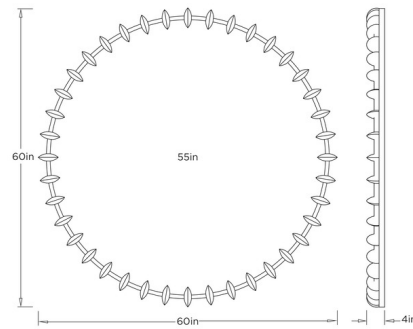

By Arteriors Home

Description

The Pira Mirror brings a timeless statement to your interior space. Forty bronze finished iron convex discs that radiate around a matching frame. Includes a back cleat. Hanging hardware included.

Shown in bronze / mirror

Specifications

COLOR	Mirror
BODY FINISH	Bronze
WATTAGE	N/A
DIMMER	N/A
DIMENSIONS	60"W x 60"H x 4"D
BULB	N/A
COUNTRY OF ORIGIN	India

CLICK TO VIEW PRODUCT

Notes: