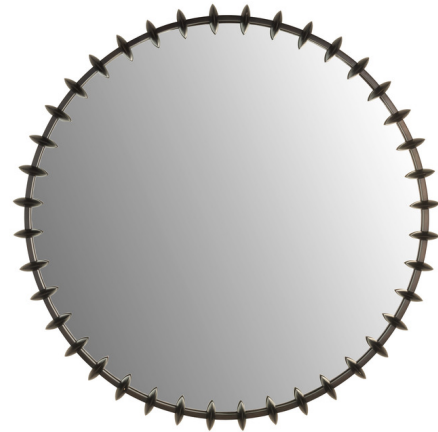

Lightology

lightology.com
866-954-4489
04-21-26

Project: _____

Company: _____

Location: _____ Fixture Type: _____

SPEC #: **AHM1478145**

Approved On: _____ Approved By: _____

Pira Mirror

By Arteriors Home

Description

The Pira Mirror brings a timeless statement to your interior space. Forty bronze finished iron convex discs that radiate around a matching frame. Includes a back cleat. Hanging hardware included.

Shown in bronze / mirror

Specifications

COLOR	Mirror
BODY FINISH	Bronze
WATTAGE	N/A
DIMMER	N/A
DIMENSIONS	60"W x 60"H x 4"D
BULB	N/A
COUNTRY OF ORIGIN	India

CLICK TO VIEW PRODUCT

Notes: