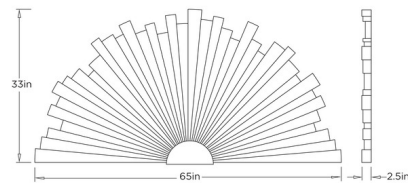

Shown in antique brass

Specifications

COLOR	N/A
BODY FINISH	Antique Brass
WATTAGE	N/A
DIMMER	N/A
DIMENSIONS	65"W x 33"H x 2.5"D
BULB	N/A
COUNTRY OF ORIGIN	India

CLICK TO VIEW PRODUCT

Notes: